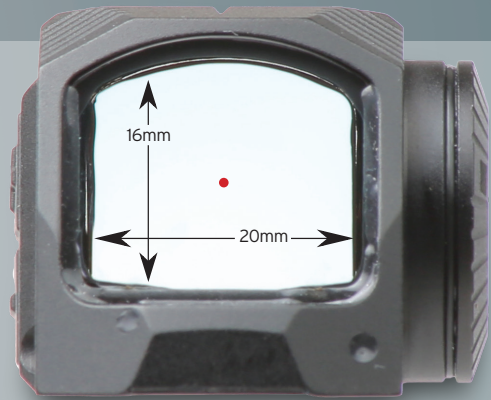

MAXIMUM AWARENESS - MINIMAL PROFILE

Large viewing 20x16mm window for full situational awareness with both eyes open shooting.

ENCLOSED. PROTECTED. ALWAYS READY.

Fully sealed against water, dust, and dirt - built for extreme conditions.

PACKAGE CONTENTS:

Screws for 8 common pistol platforms.

MPS-C

WEIGHT 1.13 OZ. | BATTERY CR1632
WINDOW SIZE 20X16MM
ITEM NO. 8700000039
UPC 840229107384

Purpose-built for the demanding environments faced by law enforcement professionals and protection-minded citizens alike, the MPS-C carries forward the proven durability of the original MPS—now in a compact RMSc footprint optimized for slimline pistols and everyday carry.

A fully sealed, enclosed emitter shields the optic from debris, moisture, and environmental contaminants, ensuring consistent performance in real-world conditions. The hard-anodized Class III aluminum housing with reinforced sidewalls delivers exceptional impact resistance—all at just 1.13 oz.

Featuring a crisp, fast-acquiring **1.6 MOA RED DOT** and an exceptionally low-profile design, the MPS-C supports rapid target transitions and intuitive, both-eyes-open shooting—delivering the speed, precision, and confidence serious shooters demand.